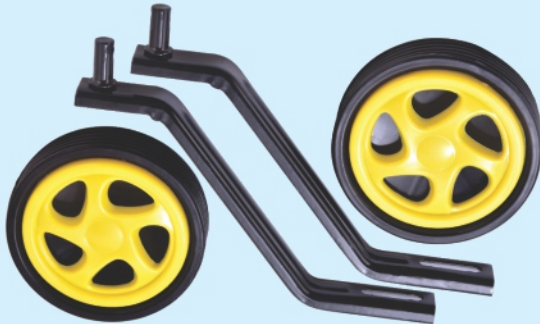

BRAKE LEVERS

(A) MTB single bolt

SI-605-R

HALF ALLOY BRAKE LEVER WITH PLASTIFIED BRACKET

(B) MTB N/M double bolt

(C) Kids moulded

SI-604

BRAKE SHOES

(A) MTB Small

(B) AXN

(C) MTB Big Pin Type

(D) MTB Big Bolt & Nut Type

(E) MOULDED TYPE

(F) SLR

(G) Std. Ph/T

(H) Rubber PH/T

SI-3001-02-G

12-20 Adjustable Channel Jumbo Wheel with Cap 30 Set/Ctn.

SI-3001

12-24 Adjustable Channel Side Trainer Wheel 40 Set/Ctn.

SI-503

HUB AXLES

Front 5"x1/2", Rear 7"
with Normal Nuts
Finish : BNP

SI-503-A