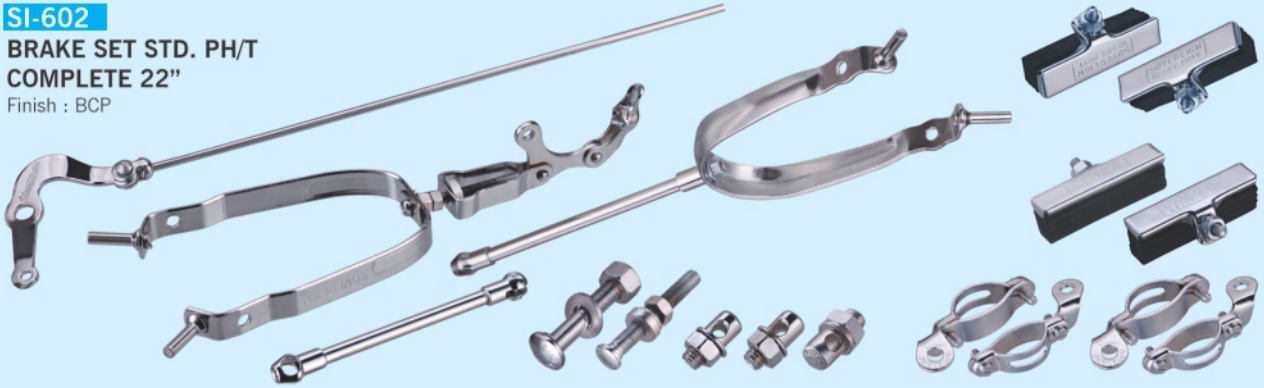

SI-02
SIZE: 24" 26" 27.5" 29"
Steel Clamp with Fitting

HANDLE GRIPS KIDS

100 Pair/Ctn.
30 30 20 20

SI-30
LENGTH: 95mm

SI-700
LENGTH: 95mm

SI-131
LENGTH: 95mm

SI-29
LENGTH: 125mm

PACKING

SI-701
LENGTH: 125mm

100 Pair/Ctn.
30 20 20 30

SI-20
LENGTH: 125mm

SI-10
LENGTH: 125mm

SI-33
LENGTH: 125mm

HANDLE GRIPS MTB

SI-602

BRAKE SET STD. PH/T COMPLETE 22"

Finish : BCP

SI-607

CALLIPER BRAKE SET RANGER WITH MTB LEVER

Finish : Black

SI-608

CALLIPER BRAKE SET MTB BIG WITH MTB LEVER

Finish : Black

SI-605